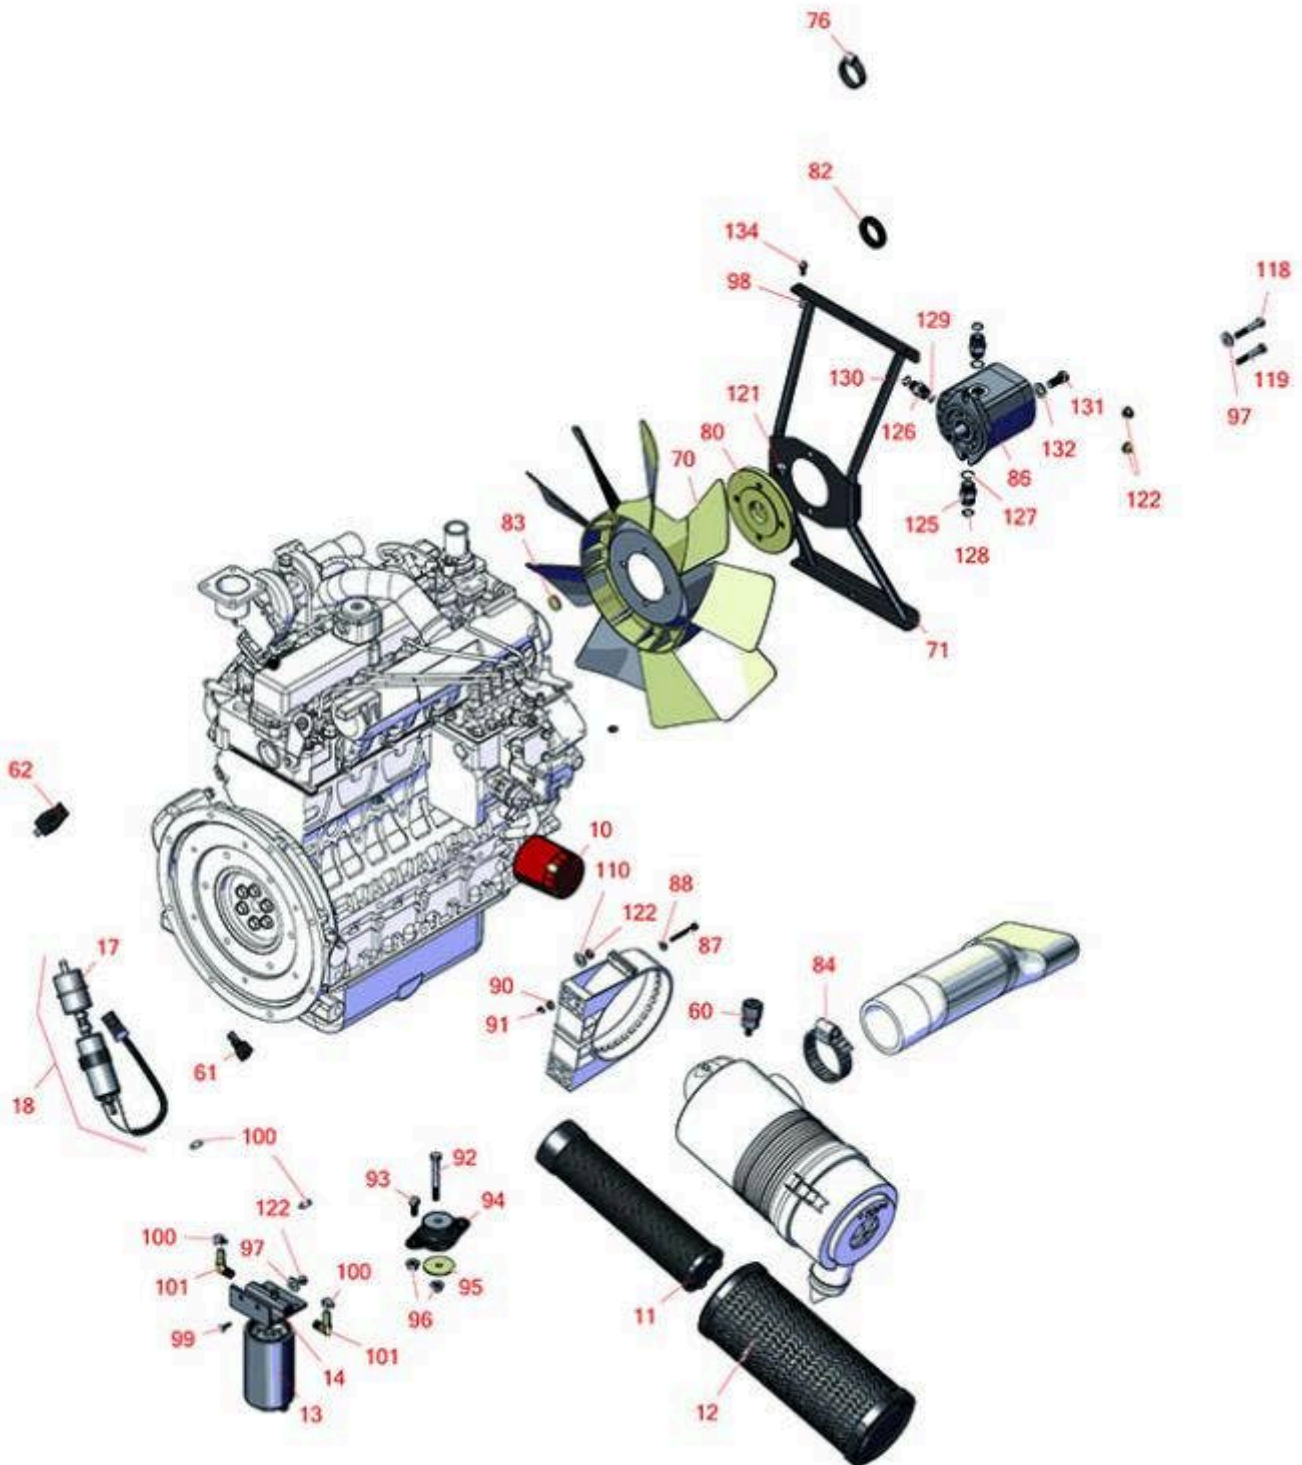

Replaces Toro Groundsmaster 4500-D

Parts

Traction Unit - Model 30873
Engine

All original equipment manufacturers names and part numbers are used for identification purposes only, and we are in no way implying that our products are original equipment parts. Prices subject to change without notice.

Replaces Toro Groundsmaster 4500-D

Parts

Traction Unit - Model 30873
Engine

Item No	R&R Part No.	OEM Part No.	Description	Qty Req	Order Quantity
Filters					
10	R125-7025	125-7025	Baldwin Oil Filter	1	
11	R108-3816	104-4261, 108-3816	Baldwin Air Filter	1	
12	R108-3814	104-4260, 108-3814	Baldwin Air Filter	1	
13	R110-9049	110-9049	Donaldson Fuel Filter - Spin On	1	
14	R110-9044	110-9044	Donaldson Water/Fuel Separator Assy	1	
17	RRF10534	112-7836, RR ONLY, RRONLY	SilverGuard Fuel Filter - Inline	1	
17	R112-7836	112-7836, RR ONLY	Baldwin Fuel Filter - in Line	1	
18	R110-8806	110-8806	Fuel Pump and Filter Assy	1	
Gauges & Controls					
60	R104-3563	104-3563	Indicator - Service	1	
61	R100-4918	100-4818, 100-4918	Diode	1	
62	R99-7435	99-7435	Relay - 70 Amp	1	
Other Parts Available					
70	R114-3825	114-3825	Fan	1	
71	R120-8935-03	120-8935-03	Bracket - Fan	1	
76	R2412-111	2412-111	Clamp - Hose - Worm	4	
80	R117-2364	117-2364	Hub-Fan	1	
82	R240-3	240-3	Grommet- Rubber	1	