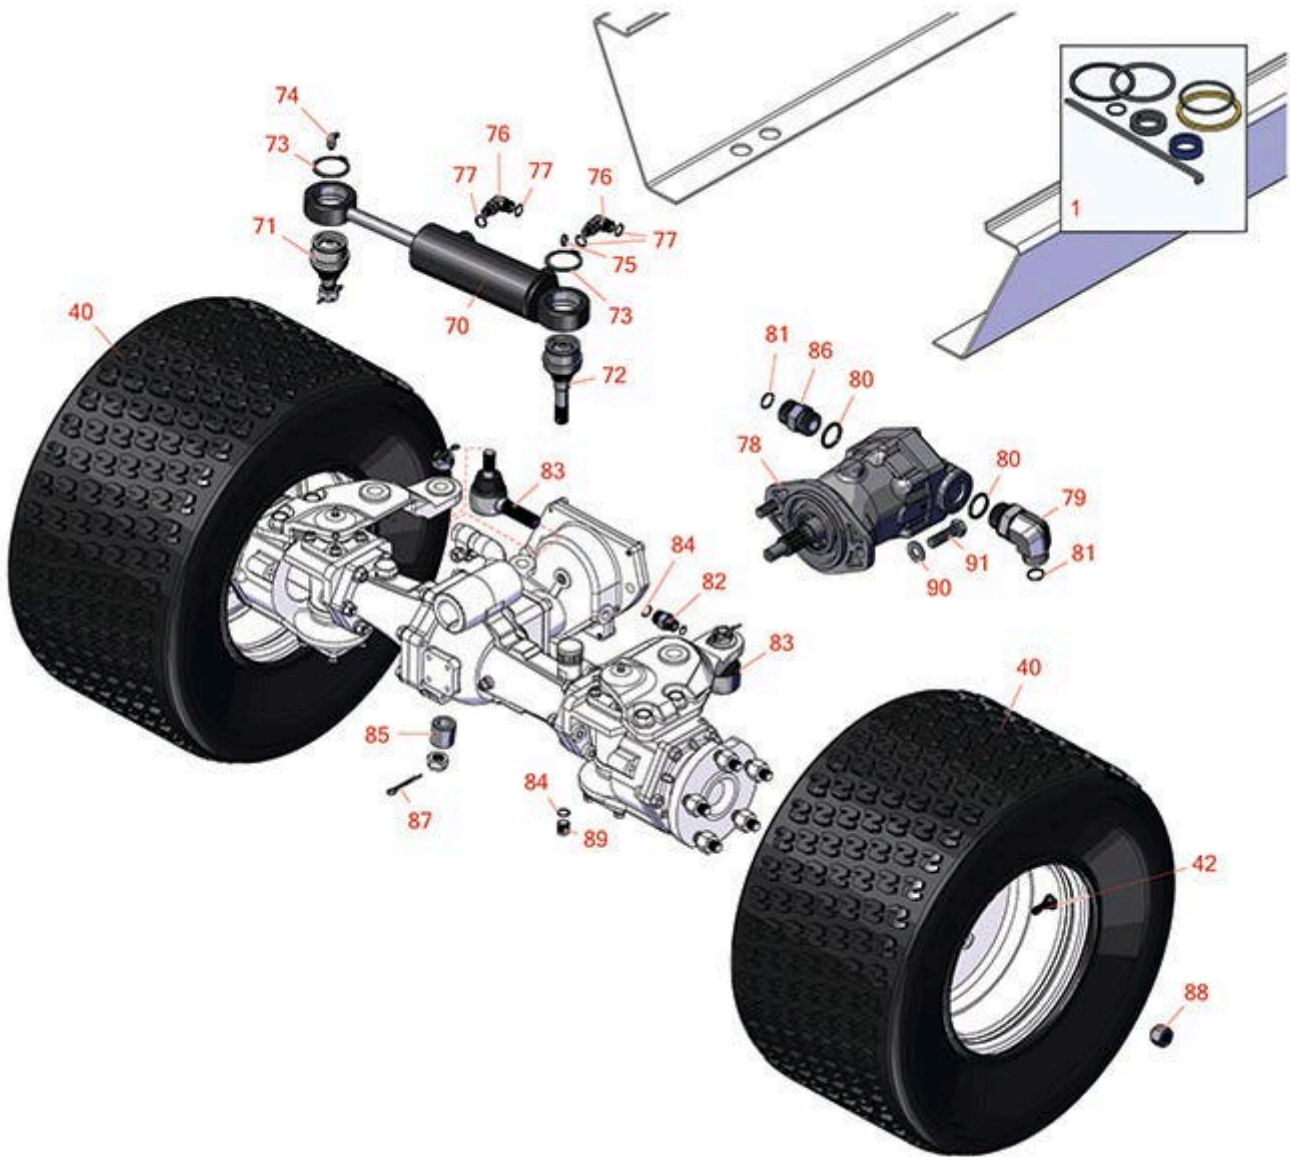

Replaces Toro Groundsmaster 4500-D

Parts

Traction Unit - Model 30857

Rear Axle

All original equipment manufacturers names and part numbers are used for identification purposes only, and we are in no way implying that our products are original equipment parts. Prices subject to change without notice.