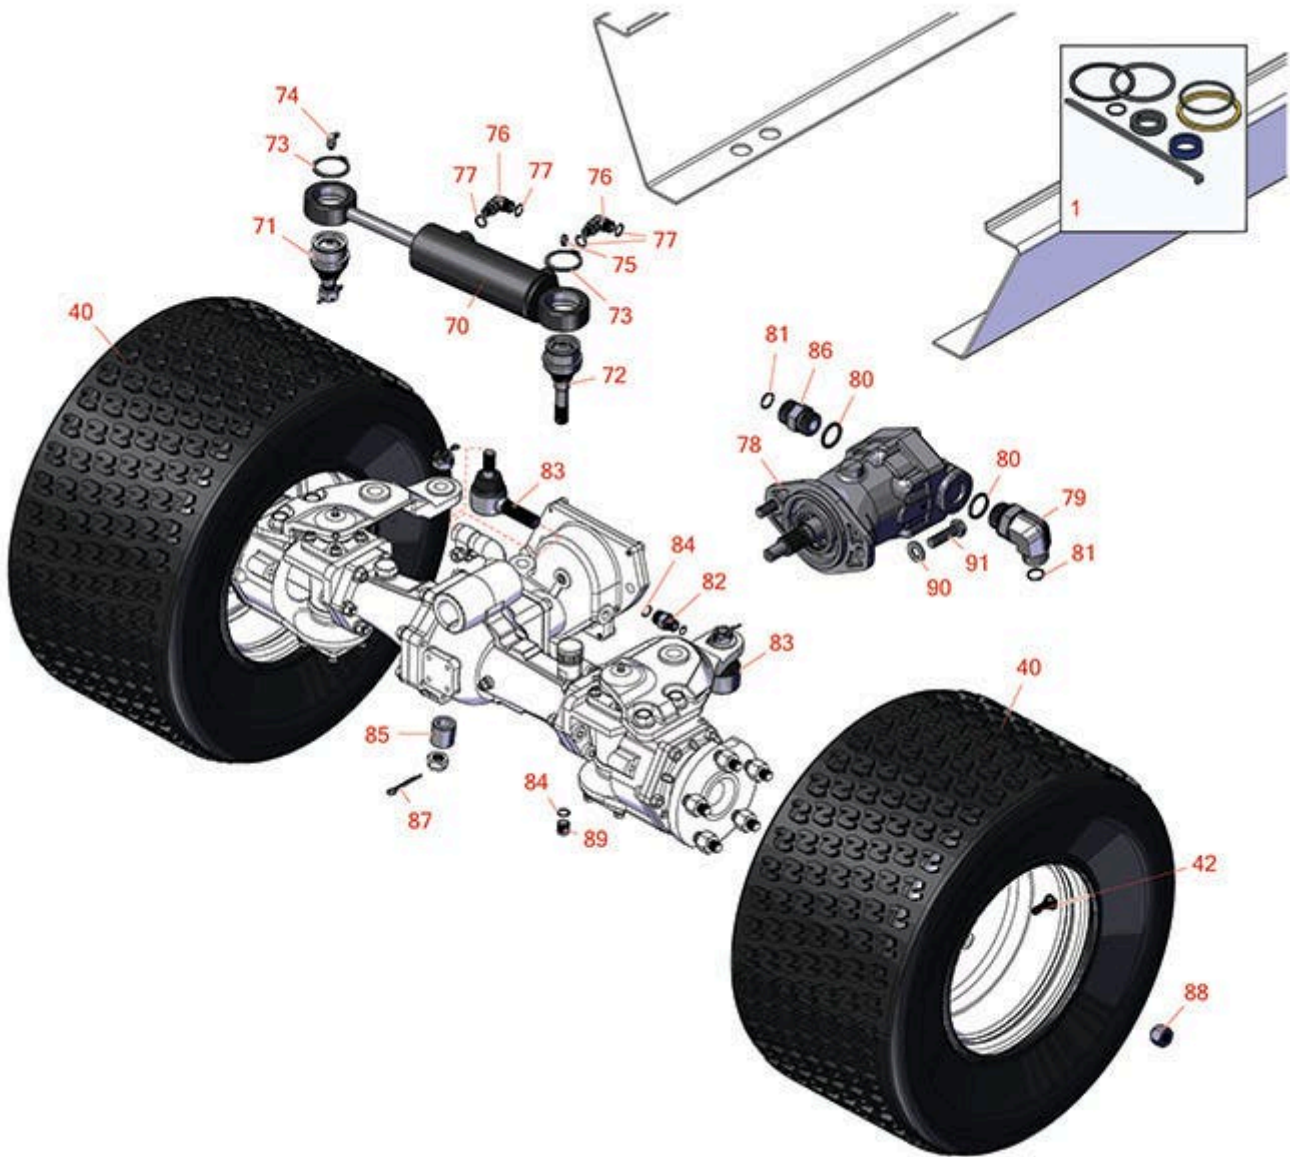

Replaces Toro Groundsmaster 4500-D

Parts

Rotary Mower - Model 30856

Rear Axle

All original equipment manufacturers names and part numbers are used for identification purposes only, and we are in no way implying that our products are original equipment parts. Prices subject to change without notice.

Replaces Toro Groundsmaster 4500-D

Parts

Rotary Mower - Model 30856

Rear Axle

Item No	R&R Part No.	OEM Part No.	Description	Qty Req	Order Quantity
Overhaul Kits					
1	R107-0245	107-0245	Seal Kit - Fits R105-0775 Hyd Cyl	1	
Tires					
40	RCT575315	117-5125	Tire - 20x12.00-10 Nhs (4 Ply) Carlisle Turf Trac R/S	2	
42	R232-27	232-27, 232-31	Stem - Valve w/ Cap	2	
Other Parts Available					
70	R107-1976	107-1976	Cylinder - Steering	1	
71	R106-6774	106-6774, 92-5838, 92-5838-01	Ball Joint	1	
72	R100-3795	100-3795	Ball Joint	1	
73	R32151-104	32151-104	Ring - Retaining, Ex	2	
74	R302-60	302-60	Zerk - Grease 90 Deg.	1	
75	R302-5	21-6010, 302-11, 302-37, 302-47, 302-5, 302-57, 302-58, 302-6, 31-0300, 32-9660, 60-0800, 62-3880, 92-4181	Fitting - Grease	1	
76	R340-97	340-97	Hydraulic Fitting - 90 Deg	2	
77	R237-22	107-8844, 237-22, 237-78	O-Ring	5	