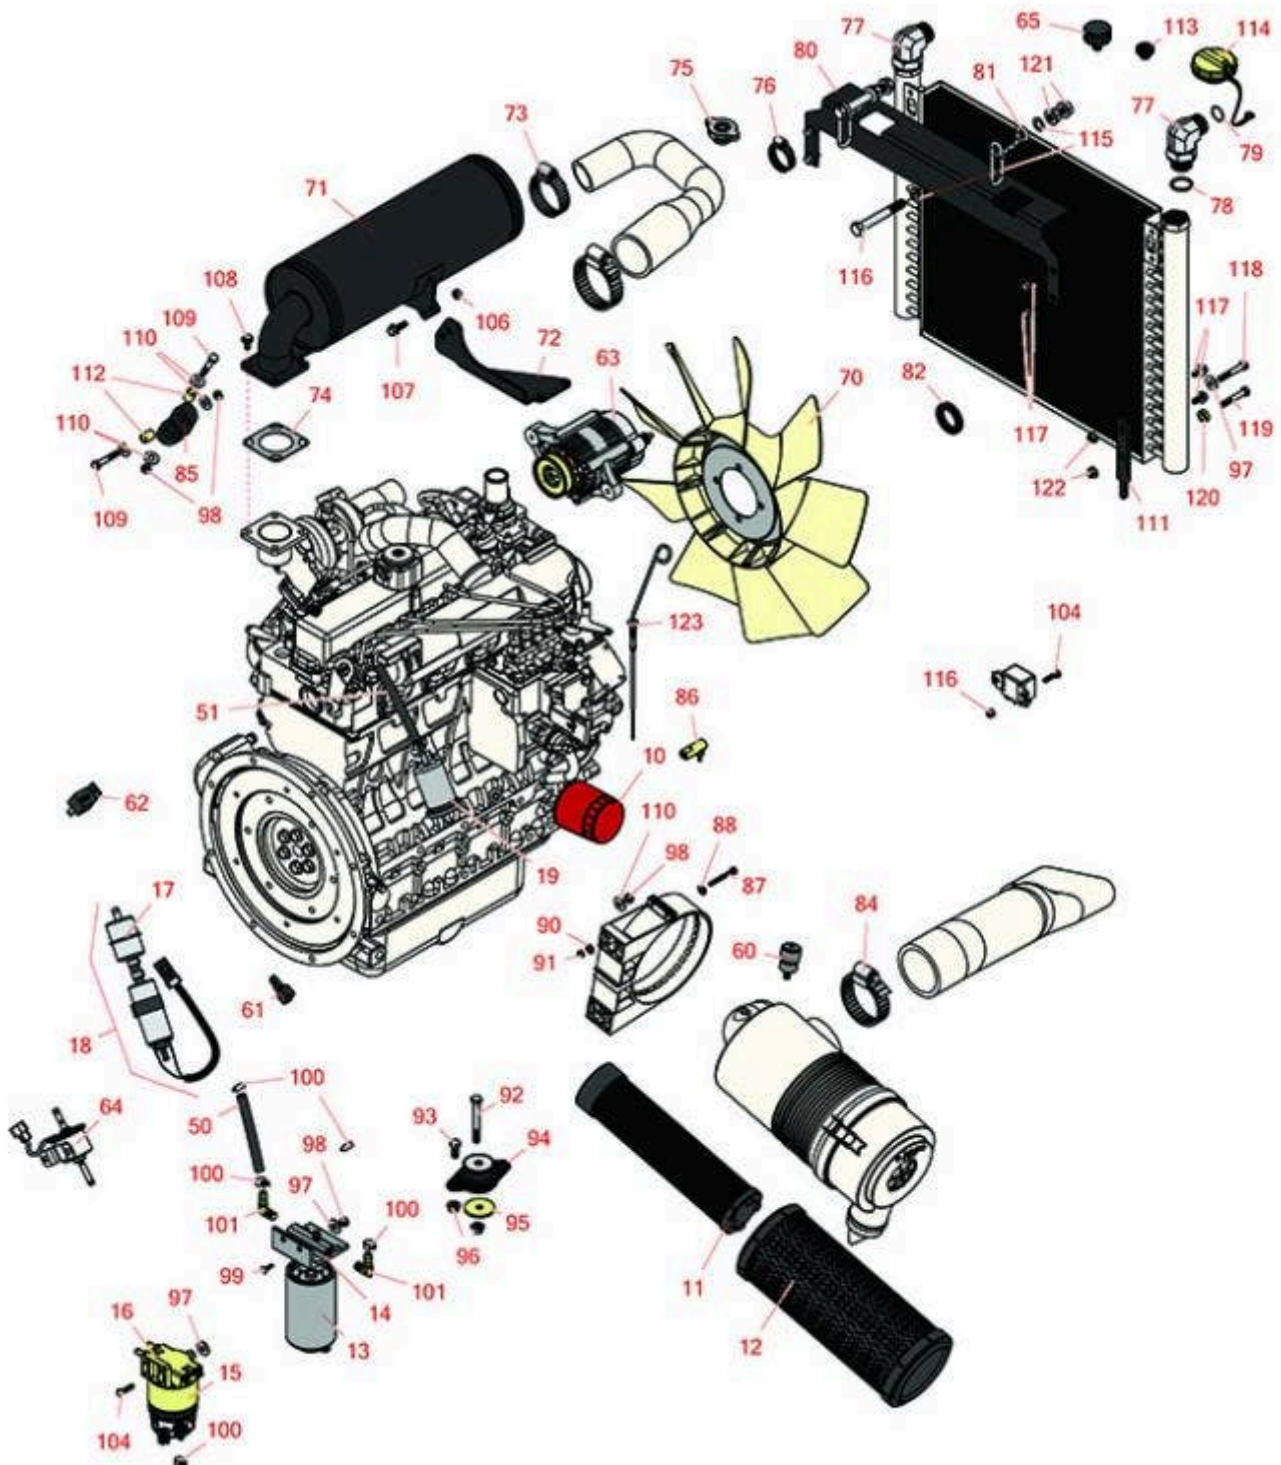

# Replaces Toro Groundsmaster 4500-D

## Parts

Rotary Mower - Model 30856  
Engine

All original equipment manufacturers names and part numbers are used for identification purposes only, and we are in no way implying that our products are original equipment parts. Prices subject to change without notice.

## Parts

Rotary Mower - Model 30856  
Engine

Item No	R&R Part No.	OEM Part No.	Description	Qty Req	Order Quantity
---------	--------------	--------------	-------------	---------	----------------

51	<b>R110-3257</b>	110-3257, 63-7630	Hose-Fuel	1	
----	------------------	----------------------	-----------	---	--